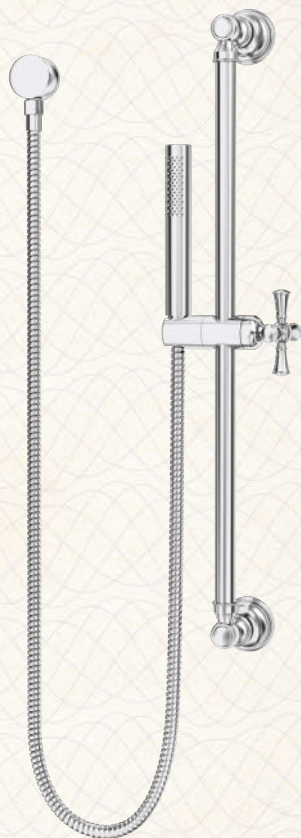

O
R
5247
17
* MK *

Traditional Free-Standing
Tub Filler with Hand Shower
LG6-1TBC

Shown with Optional
Cross Handles HHL-LG6TBC

Deck Mounted Tub Filler
with Hand Shower
LG6-2TBC

Wall Mounted Tub Filler
with Hand Shower
LG6-3TBD

*valve sold separately

Optional Cross Handles
Available For All Tub Fillers
HHL-LG6TBD

EDICIÓN 2016. ESTADO
FRONTERAS-
300
ENTRADA
FUENTES DE ORO

SHOWERS

Tub and Shower
LG89-8TBC

Shown with Optional Cross Handle
HHL-Ø89TBC

Slide Bar/ Hand Shower Kit
LG16-3TBC

Shown with Optional Cross Handle
HHL-G16TBC

Diverter Trim
Ø16-TB1C

Shown with Optional Cross Handle
HHL-Ø16TBC

*valve sold separately

BATH ACCESSORIES

Robe Hook
BRH-TBØY

LEVER WITH CERAMIC CAP

Custom Option 2: Levers or Cross Handles

Cross handles sold separately. Available for widespread faucet, tub shower, tub fillers, diverter and slide bar.

LEVER WITH METAL CAP

CROSS WITH CERAMIC CAP